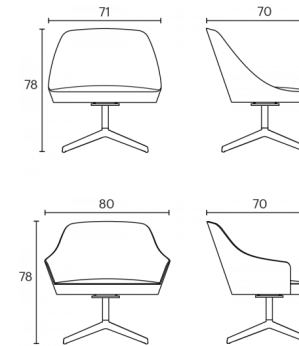

## Structures

- Curved, high-frequency moulded oak plywood shell and E-1 adhesive
- Screw-nut metallic joints
- 4-spoke die-cast aluminium

## Measures