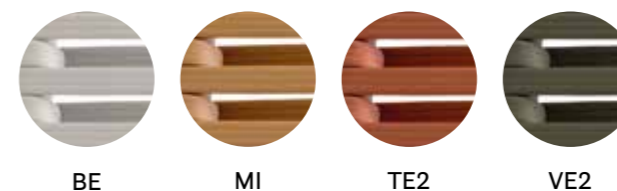

mm - in

3900

Side chair, steel tube frame,
PVC flexible profile seat and backrest

3905

Armchair, steel tube frame,
PVC flexible profile seat and backrest

FINISHES / FINITURE

flexible woven PVC profile / intreccio in pvc flessibile