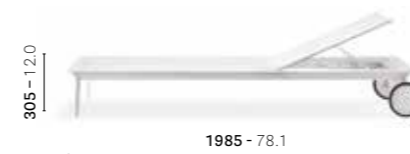

REVA_L

Sun lounger, aluminium frame and legs, rear castors
WIDTH: 770 - 30.3
BACKREST GRADES: 0°, 13°, 23°, 33°, 43°