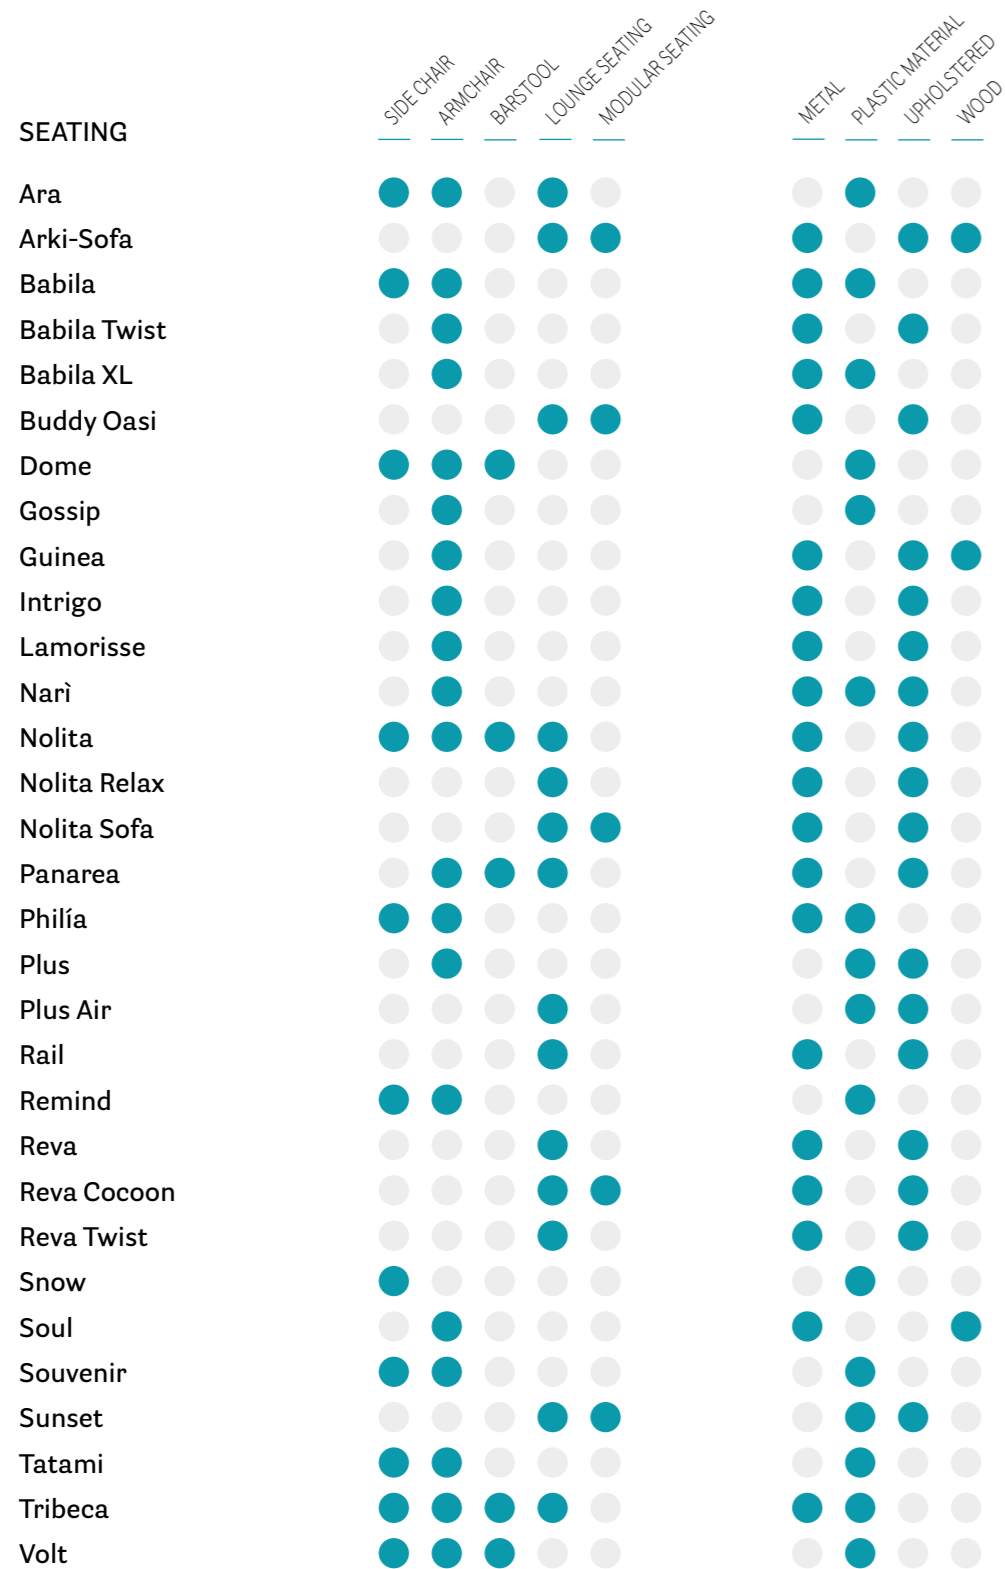

PEDRALI®

Chart of categories and materials

Guida alle tipologie e ai materiali

TABLES

COMPLEMENTS

LIGHTING

Legend

Legenda