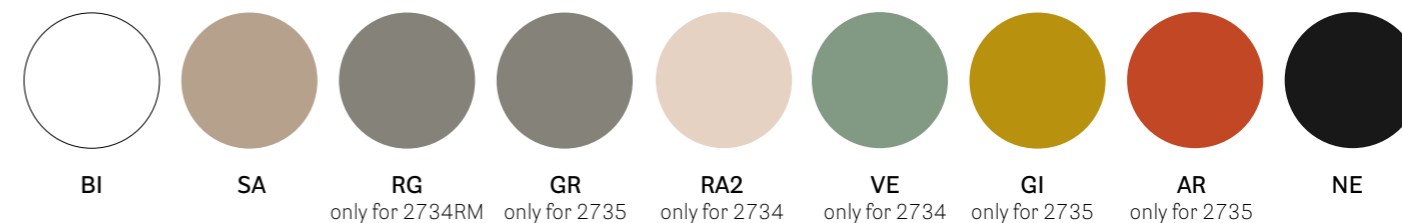

FINISHES / FINITURE

polypropylene / polipropilene (Babila armchair and Babila XL)

technopolymer / tecnopolimero (Babila side chair)

For 2735

powder coated / verniciato

→ see page 372
guarda pagina 372

CERTIFICATES / CERTIFICAZIONI