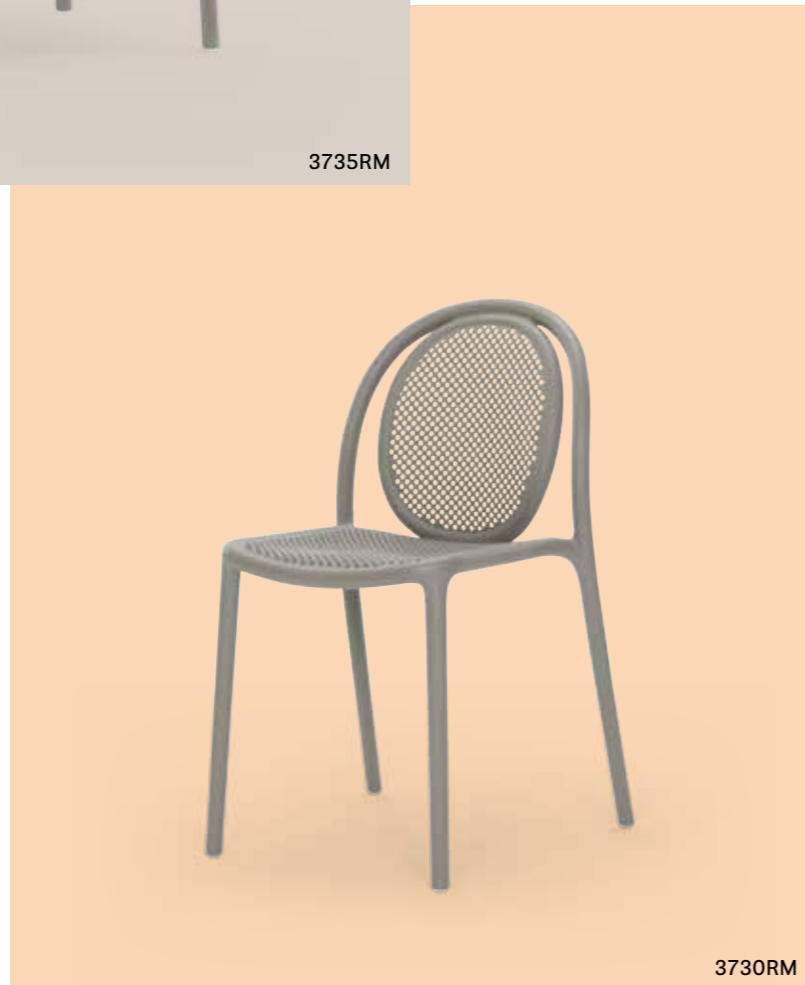

SIDE CHAIR — ARMCHAIR

Remind recycled grey in
recycled polypropylene
Remind recycled grey
in polipropilene riciclato

3735RM

3730RM