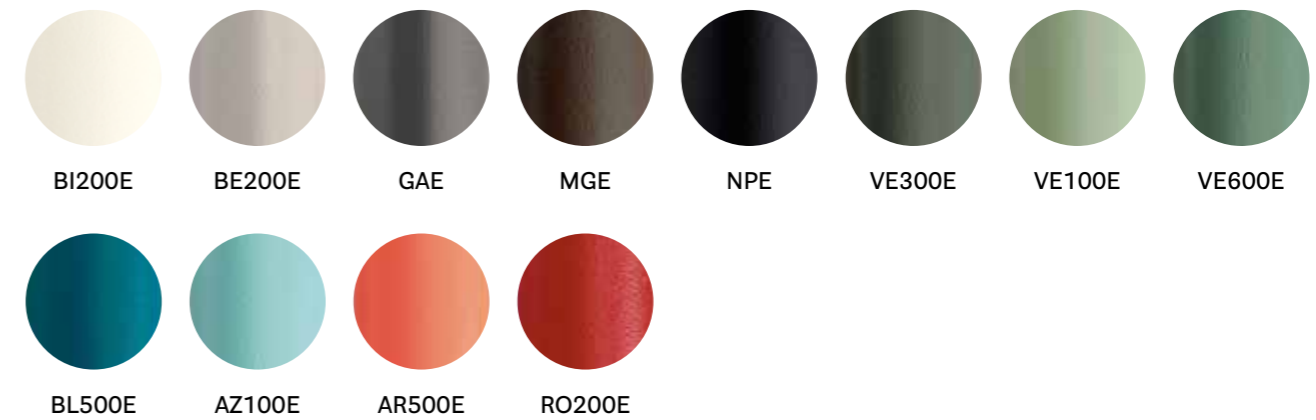

3715.5

Upholstered seat cushion only
 WIDTH: 500 - 19.7

3715.20

Upholstered seat and back cushions only

FINISHES / FINITURE

aluminium / alluminio

fabrics / tessuti

→ see page 374
 guarda pagina 374