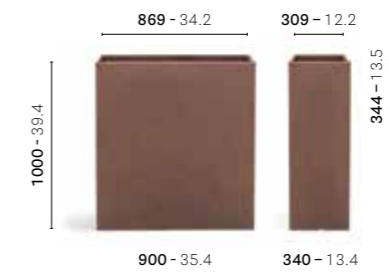

Private House

Brescia, Italy

Project: Private House

Products: Kado pot, Serif barstool,
Bold table

SIZES / DIMENSIONI

mm - in

KADO
Polyethylene pot

KADO2
Polyethylene pot