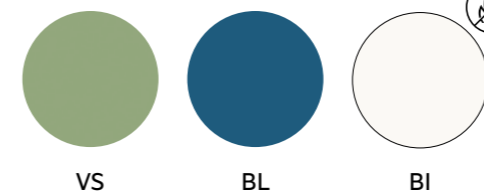

polypropylene / polipropilene (Ara lounge armchair)