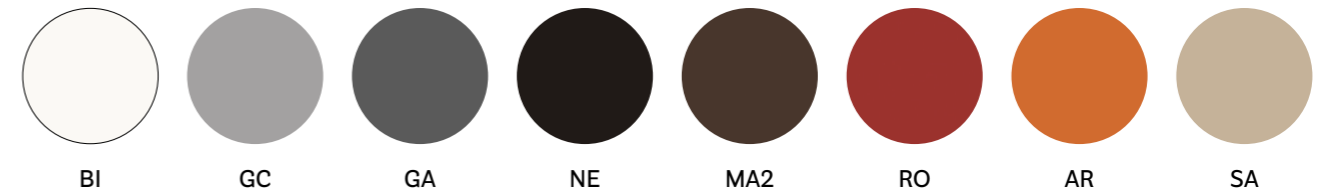

FINISHES / FINITURE

polypropylene / polipropilene (Ara side chair and armchair)

polypropylene / polipropilene (Ara lounge armchair)