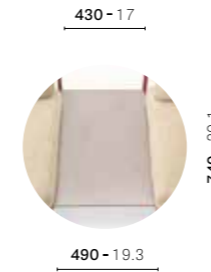

DN006

Lounge armchair in steel tube frame

DN010

Rectangular connecting top

THICKNESS: 30 - 1.2

DN020

Angular connecting top

THICKNESS: 30 - 1.2