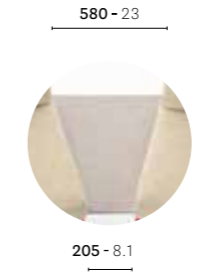

DN006

Lounge armchair in steel tube frame

DN010

Rectangular connecting top

THICKNESS: 30 - 1.2

DN020

Angular connecting top

THICKNESS: 30 - 1.2