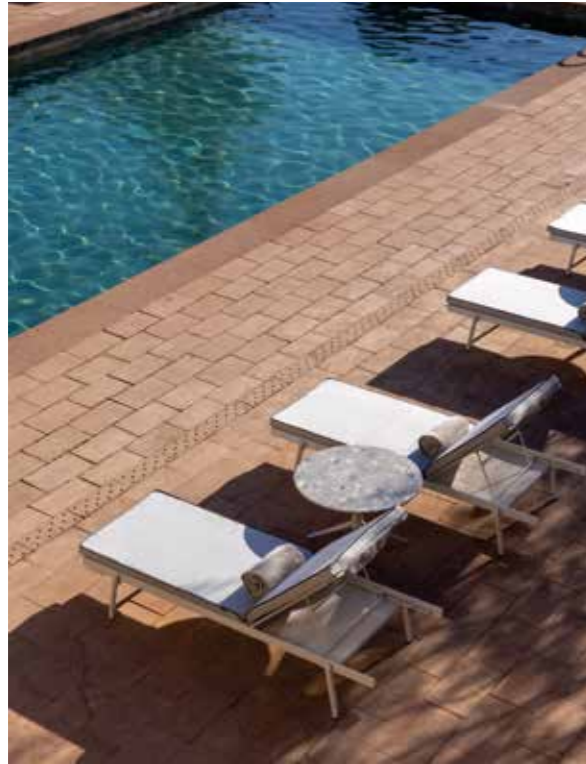

RAIL/2 + RAIL.23 + RAIL.30

Sun lounger roof
Tettuccio parasole

Hotel Le Dune Piscinas

Ingurto, Italy

Project: Hotel
Products: Rail sun lounger,
Elliot coffee table

#pedralitales

Noto, Italy

Project: 2024 adv campaign
Products: Rail sun lounger, Caementum coffee table