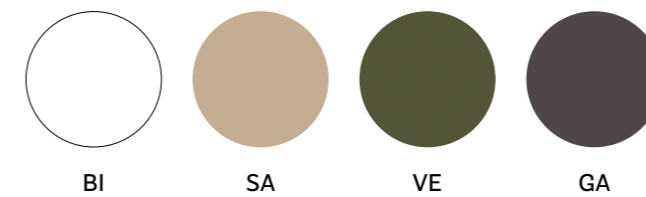

fabrics / tessuti

→ see page 374
guarda pagina 374

CERTIFICATES / CERTIFICAZIONI

Safety, strength and durability tests
Prove di sicurezza, resistenza e durata
EN 1728:2000

For 630