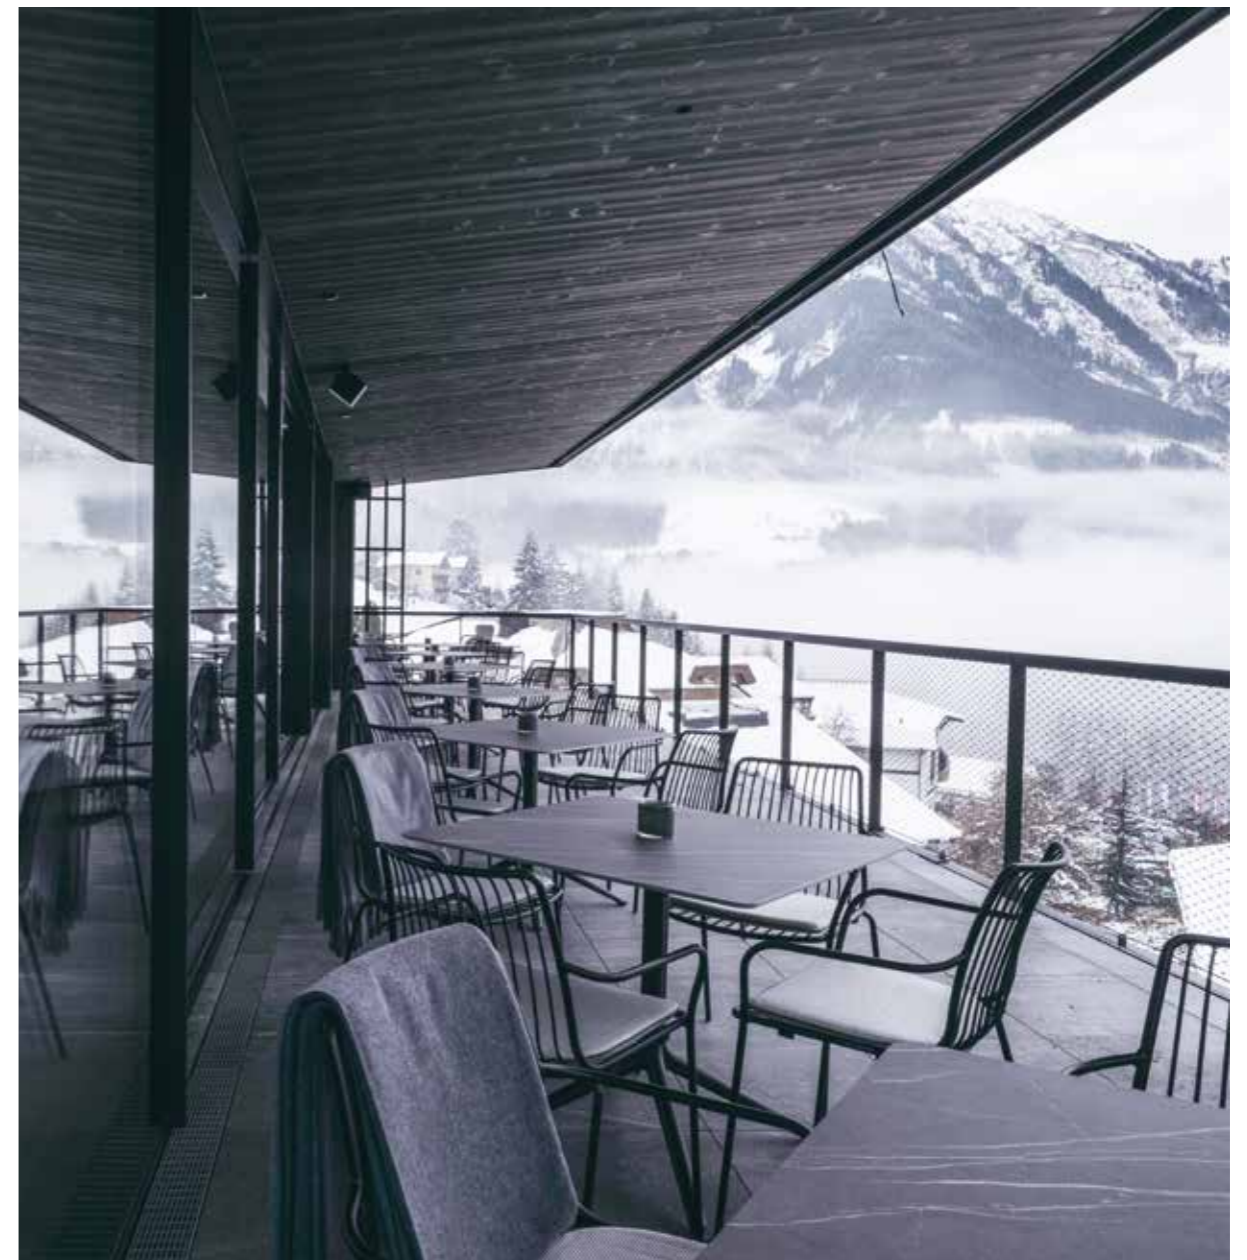

Bassa Maina Villas & Suites

Areopoli, Greece

Project: Hotel

Products: Nolita armchair and table

Haven Mountain Retreat

Sankt Johann im Pongau, Austria

Project: Hotel

Products: Nolita armchair, Elliot table