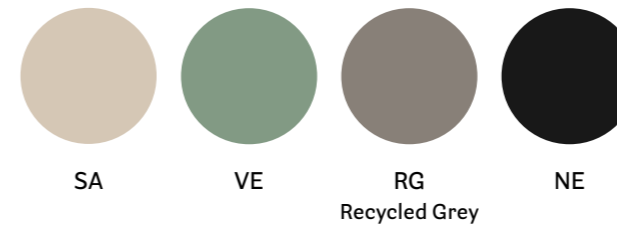

SIZES / DIMENSIONI

mm - in

621

Polypropylene armchair

621RM

Recycled polypropylene armchair

FINISHES / FINITURE

polypropylene / polipropilene