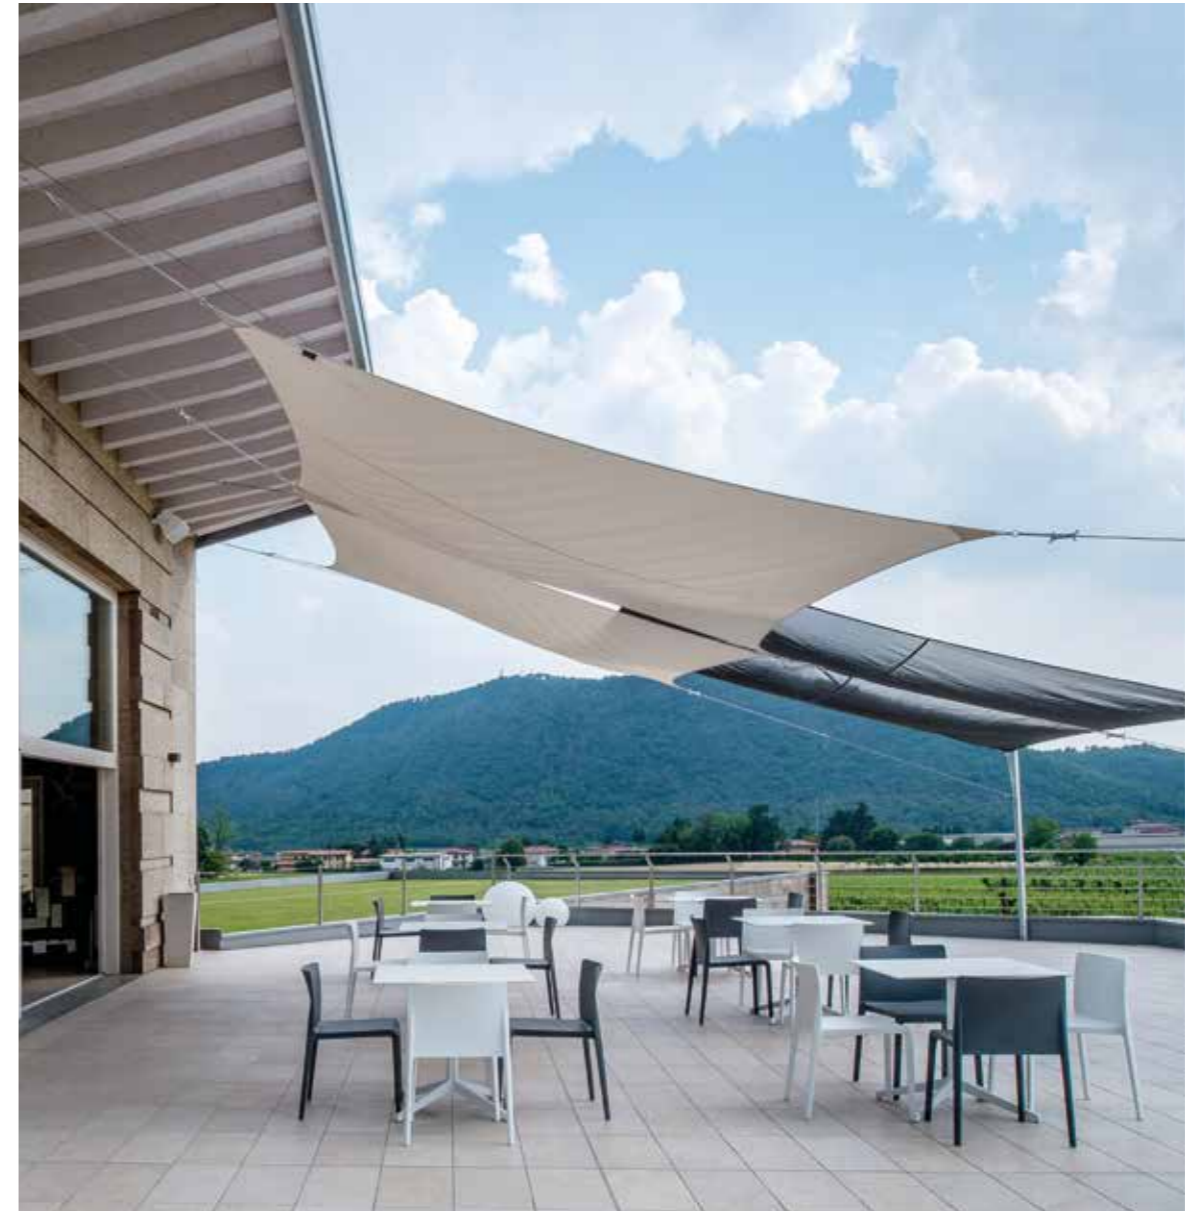

677
Polypropylene barstool

677RM
Recycled polypropylene barstool

Derbusco Cives

Erbusco, Italy

Project: Coffee bar

Products: Volt side chair,
Ypsilon table, Happy Apple lighting