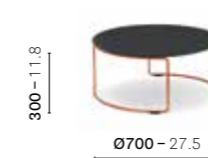

CRTD_70X30

Coffee table, steel rod frame, solid laminate or steel top

CRTD_59X25

Coffee table, steel rod frame, solid laminate or steel top

powder coated / verniciato

→ see page 372
guarda pagina 372

Nolita