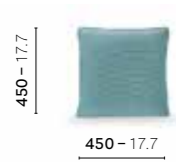

ASP0012

Armchair with armrests, frame in extruded aluminium, steel tube and teak structure

ASP0022

Sofa with armrests, frame in extruded aluminium, steel tube and teak structure

3001

Cushion
DEPTH: 200 - 7.9