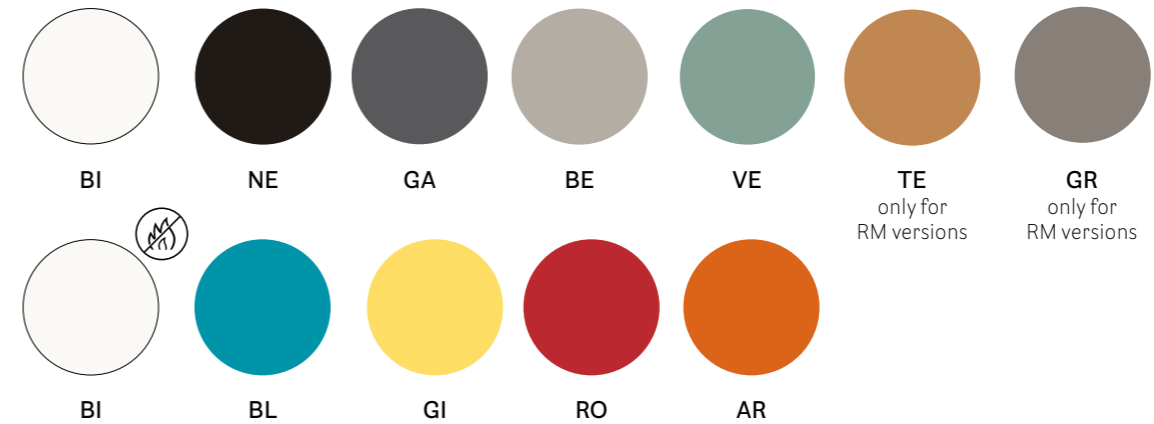

FINISHES / FINITURE

polypropylene / polipropilene

CERTIFICATES / CERTIFICAZIONI

Safety, strength and durability tests / Prove di sicurezza, resistenza e durata
EN 1728:2012+AC2013 — EN 16139:2013 level 2 — ANSI-BIFMA X5.1-2017

For
670 - 673 - 674 - 675 - 677 - 678

AWARDS / PREMI

reddot award 2014
winner