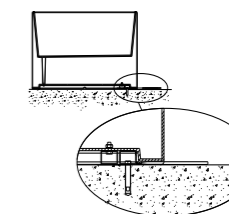

KADO_FIX
Floor fixing kit only