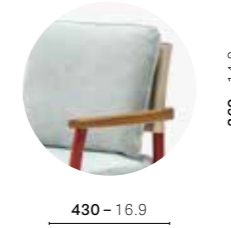

Products: Guinea armchair, Nolita coffee table,
Giravolta lighting

ARMCHAIR

SIZES / DIMENSIONI

3695

Armchair with extruded aluminium frame;
seat cushion in polyurethane foam and back
in waterproof textile mesh

3675.8

cushion only
WIDTH: 80 - 3.1

3694

Armchair with extruded aluminium frame;
seat cushion in polyurethane foam

3694.5

cushion only
WIDTH: 65 - 2.6

FINISHES / FINITURE

waterproof textile mesh / rete tessile impermeabile