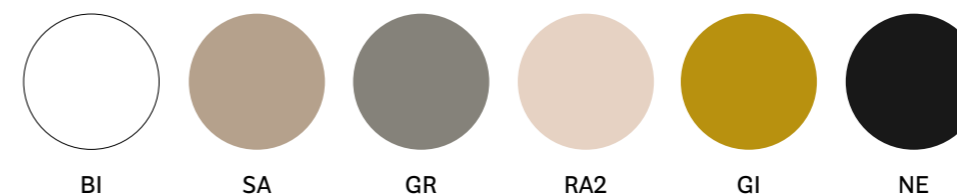

FINISHES / FINITURE

polypropylene / polipropilene (Babila armchair and Babila XL)

technopolymer / tecnopolimero (Babila side chair)

For 2735

powder coated / verniciato

→ see page 372
guarda pagina 372

CERTIFICATES / CERTIFICAZIONI