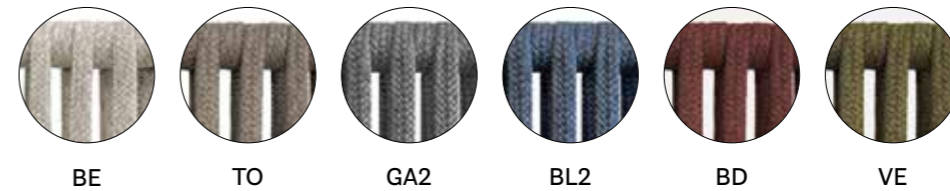

Products: Babila Twist armchair, Babila table

SIZES / DIMENSIONI

mm - in

2795

Armchair, shell woven with
a polypropylene cord, steel tube frame

FINISHES / FINITURE

cord / corda

fabrics and powder coated / tessuti e verniciato