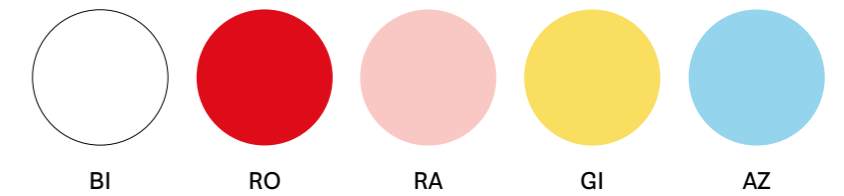

polypropylene / polipropilene (Snow junior chair)