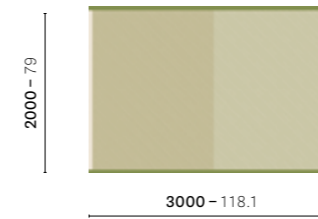

FINISHES / FINITURE

fabrics and powder coated / tessuti e verniciato

→ see from page 372
guarda da pagina 372

Protective covers available
Disponibili coperture protettive

Pillowcases for lateral, seat and backrest cushions available
Disponibili federe cuscini laterali, sedile e schienale

We suggest to remove the cushions over night and in rainy days
Si consiglia di ritirare i cuscini durante la notte e in caso di pioggia

CTWA 300X200

Rug