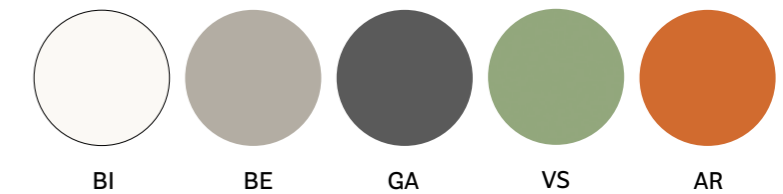

CERTIFICATES / CERTIFICAZIONI

Safety, strength and durability tests /
Prove di sicurezza, resistenza e durata
EN 1728:2012+AC2013 — EN
16139:2013 level 2 — EN 1728:2000

For
310 - 315 - 316

German
Design Award
SPECIAL
MENTION 2015

reddot design award
winner 2013