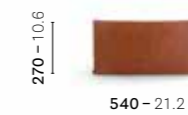

3001

Cushion
DEPTH: 200 - 7.9

3002

Cushion
DEPTH: 200 - 7.9

3004

Cushion
DEPTH: 170 - 6.7

3005

Cushion
DEPTH: 170 - 6.7