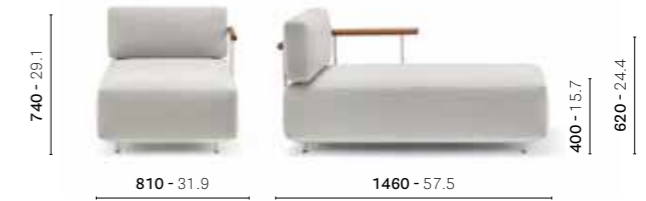

AS0022

Sofa with armrests, frame in extruded aluminium, steel tube and teak structure

AS0030

Chaise longue, frame in extruded aluminium, steel tube and teak structure

AS0031

Chaise longue with right or left armrest, frame in extruded aluminium, steel tube and teak structure