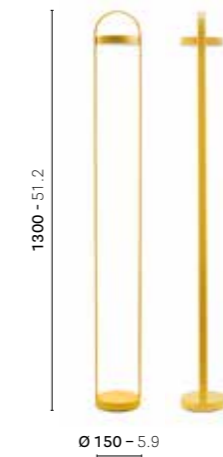

1799T/130

Wireless polypropylene
and aluminium lighting