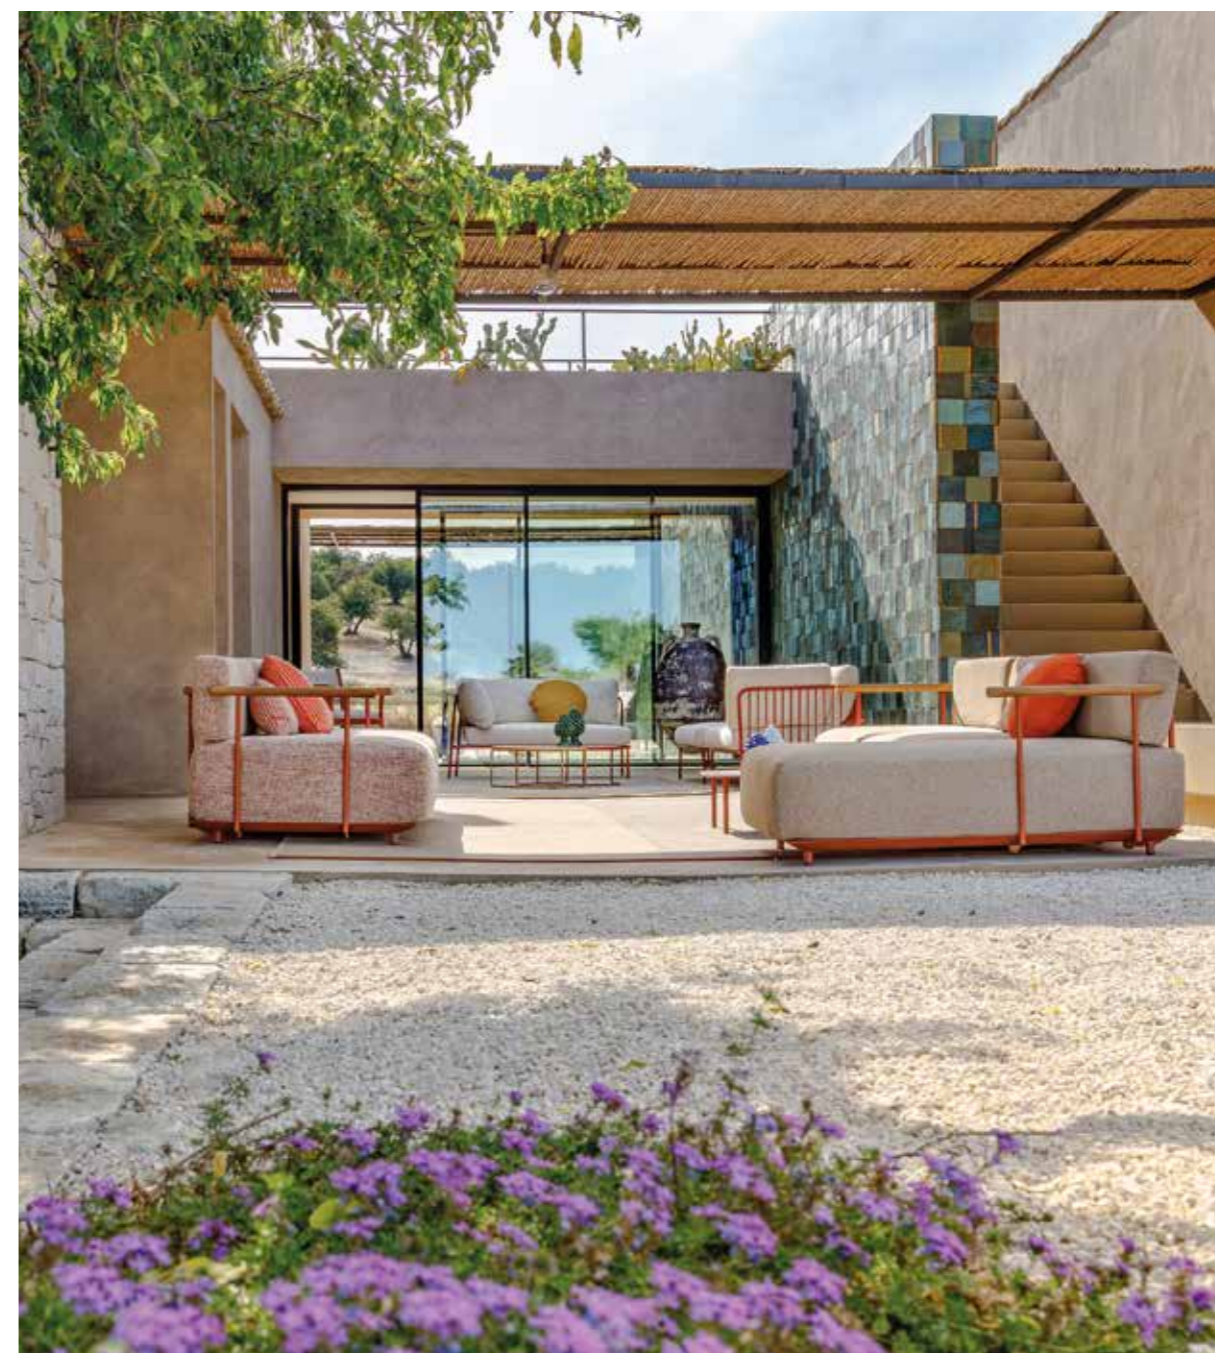

CTWB

CTWA

Private villa in Sicily

Noto, Italy

Project: Private villa

Products: Arki-Sofa and Arki-Sofa plus, Buddy coffee table, Nolita Sofa, Nolita Relax lounge armchair, Circuit coffee table, Twiny rug

#PedraliBacktoNature