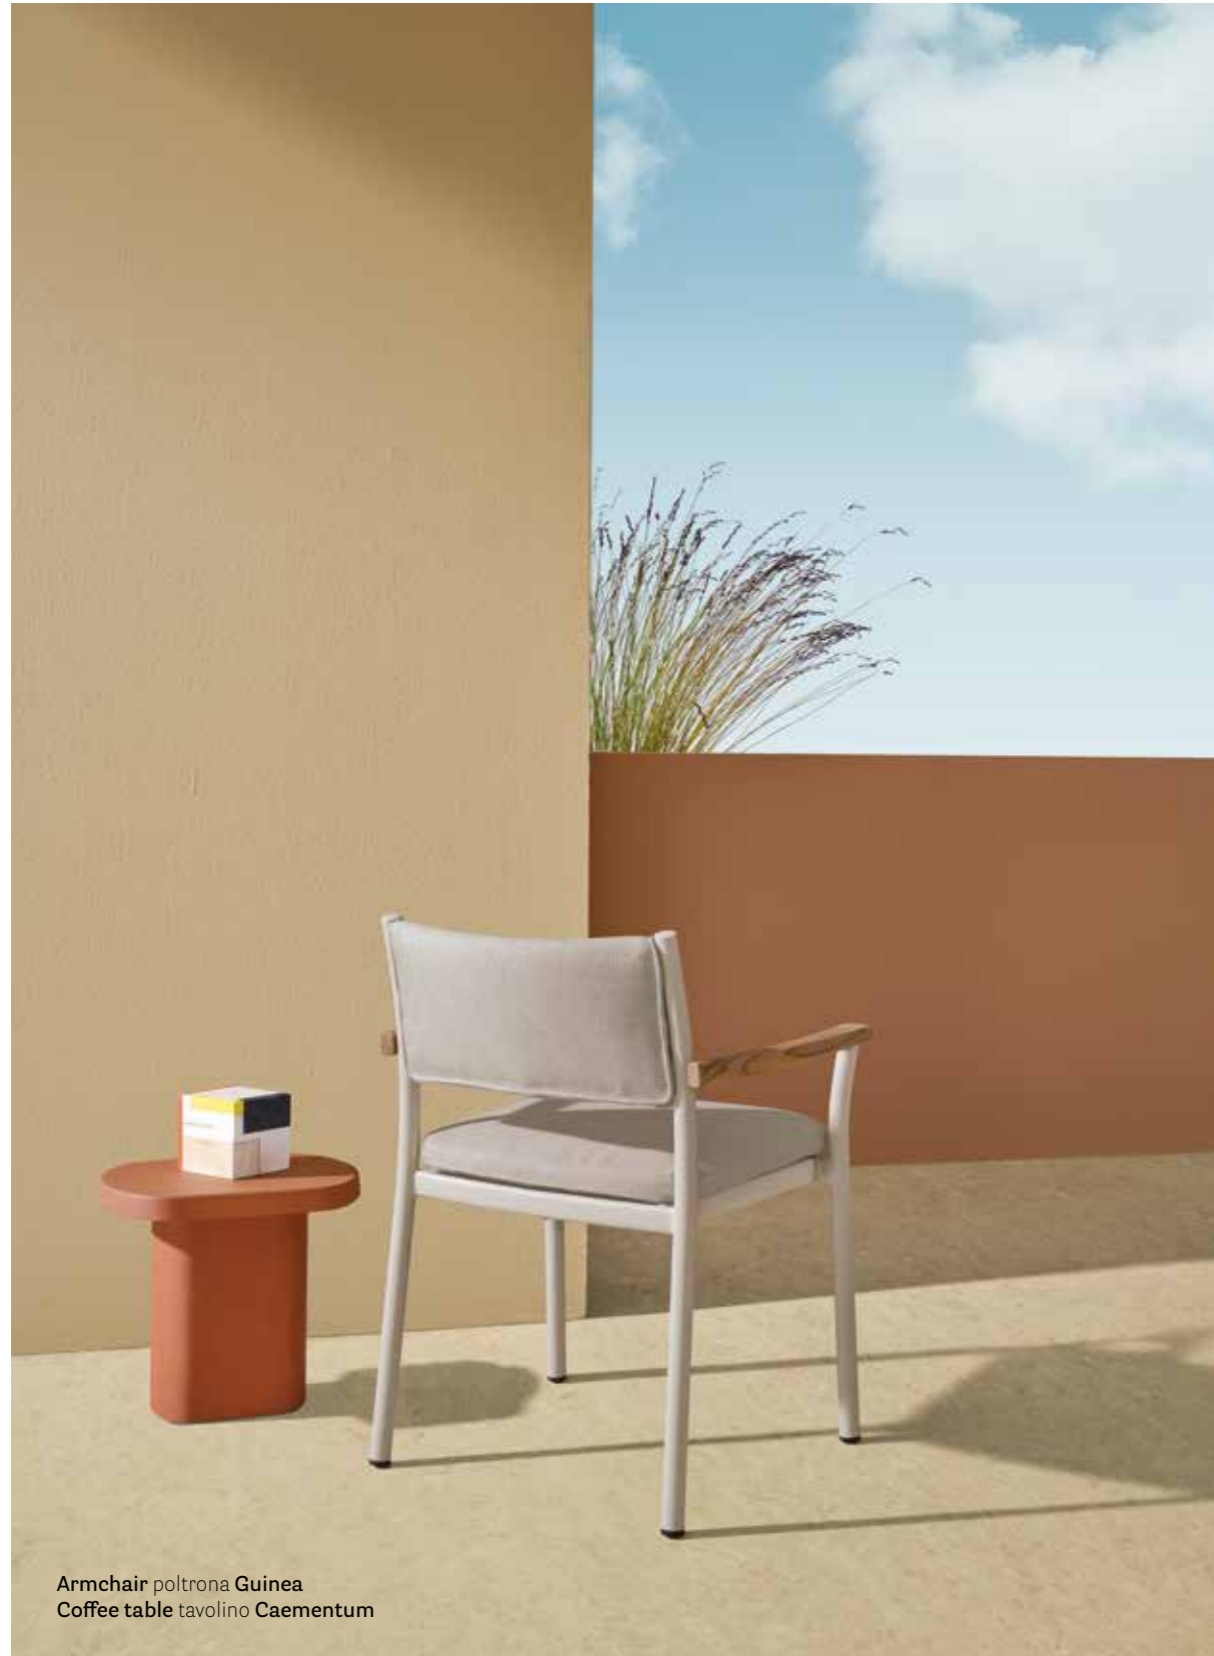

Armchair poltrona **Guinea**
Coffee table tavolino **Caementum**