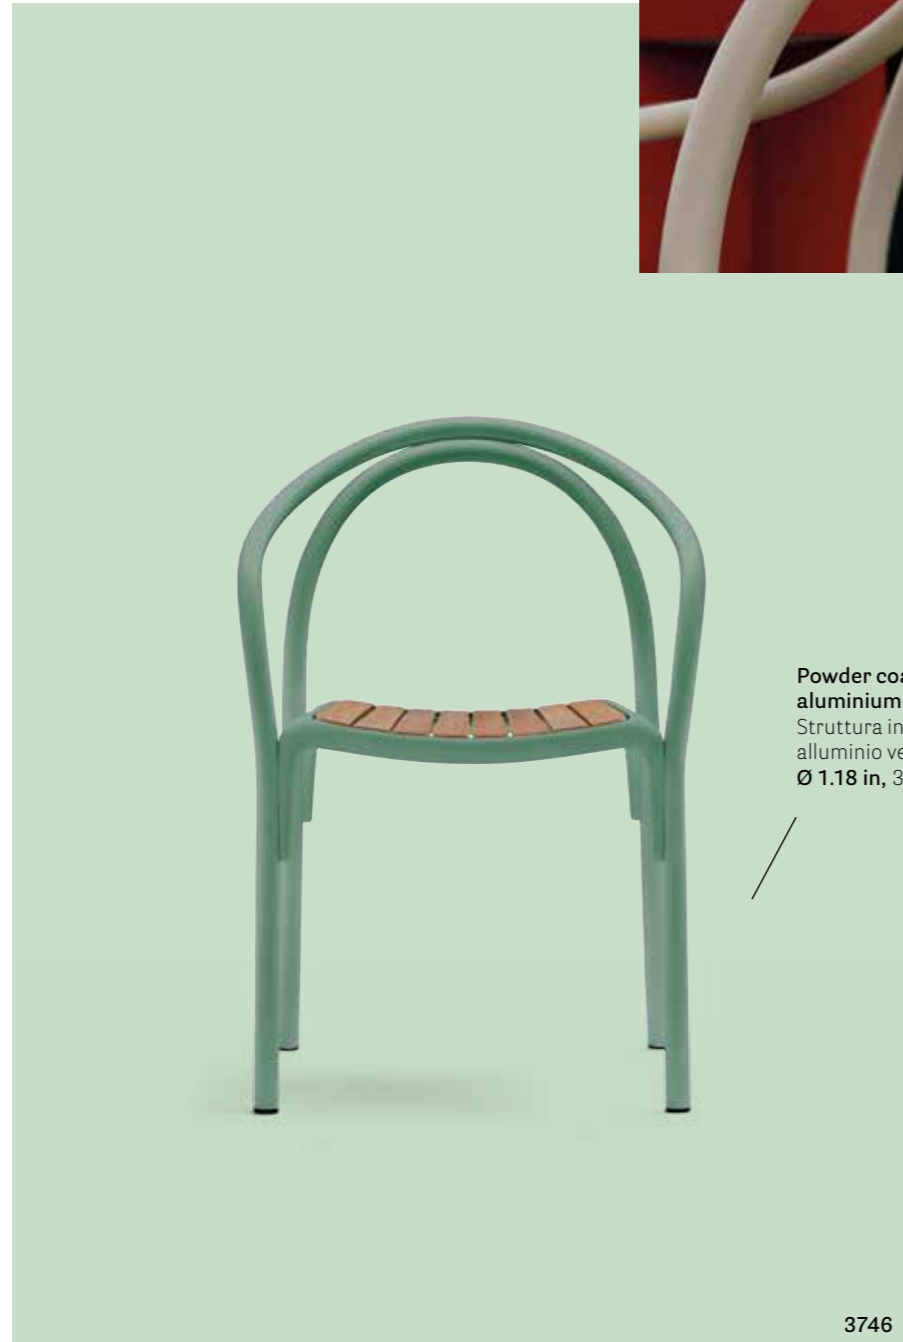

ARMCHAIR

Powder coated aluminium tube frame
Struttura in tubo di alluminio verniciato
Ø 1.18 in, 30 mm

3746